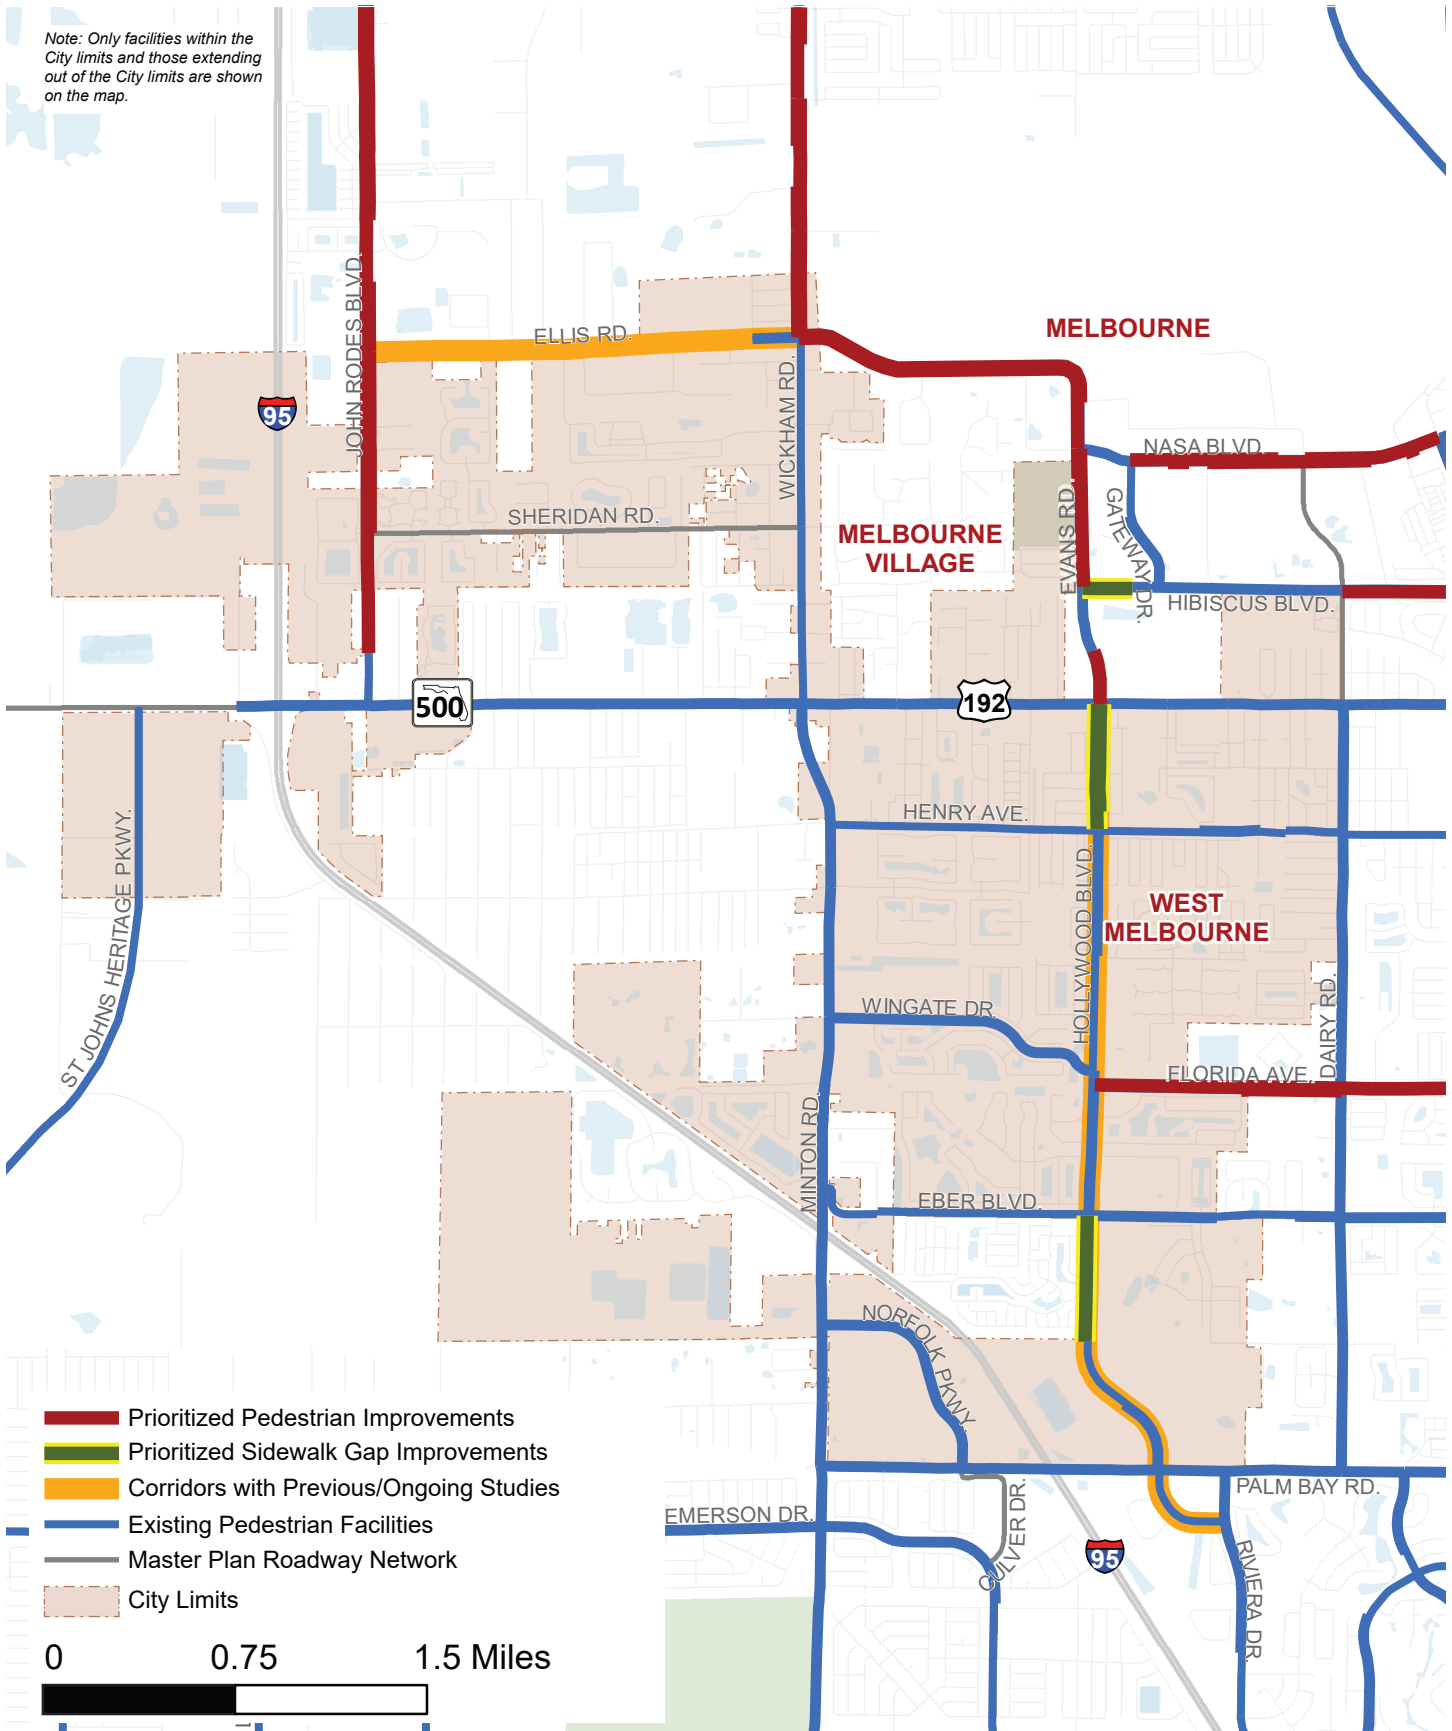

Westbrooke Park
Erna Nixon Park
Tallwood Park

7

Bus Stops without Sidewalk Connection

Major Employers

- Harris Corporation
- Publix Super Market
- Harris Sanitation

Major Destinations

- Hammock Landing
- Field of Dreams
- Bryant Adams Park

West Melbourne Prioritized Pedestrian Improvements

Note: Only facilities within the City limits and those extending out of the City limits are shown on the map.

West Melbourne Prioritized Bicycle Improvements

Note: Only facilities within the City limits and those extending out of the City limits are shown on the map.

- Prioritized Bicycle Improvements
- Corridors with Previous/Ongoing Studies
- Existing Bicycle Facilities*
- Master Plan Roadway Network
- City Limits