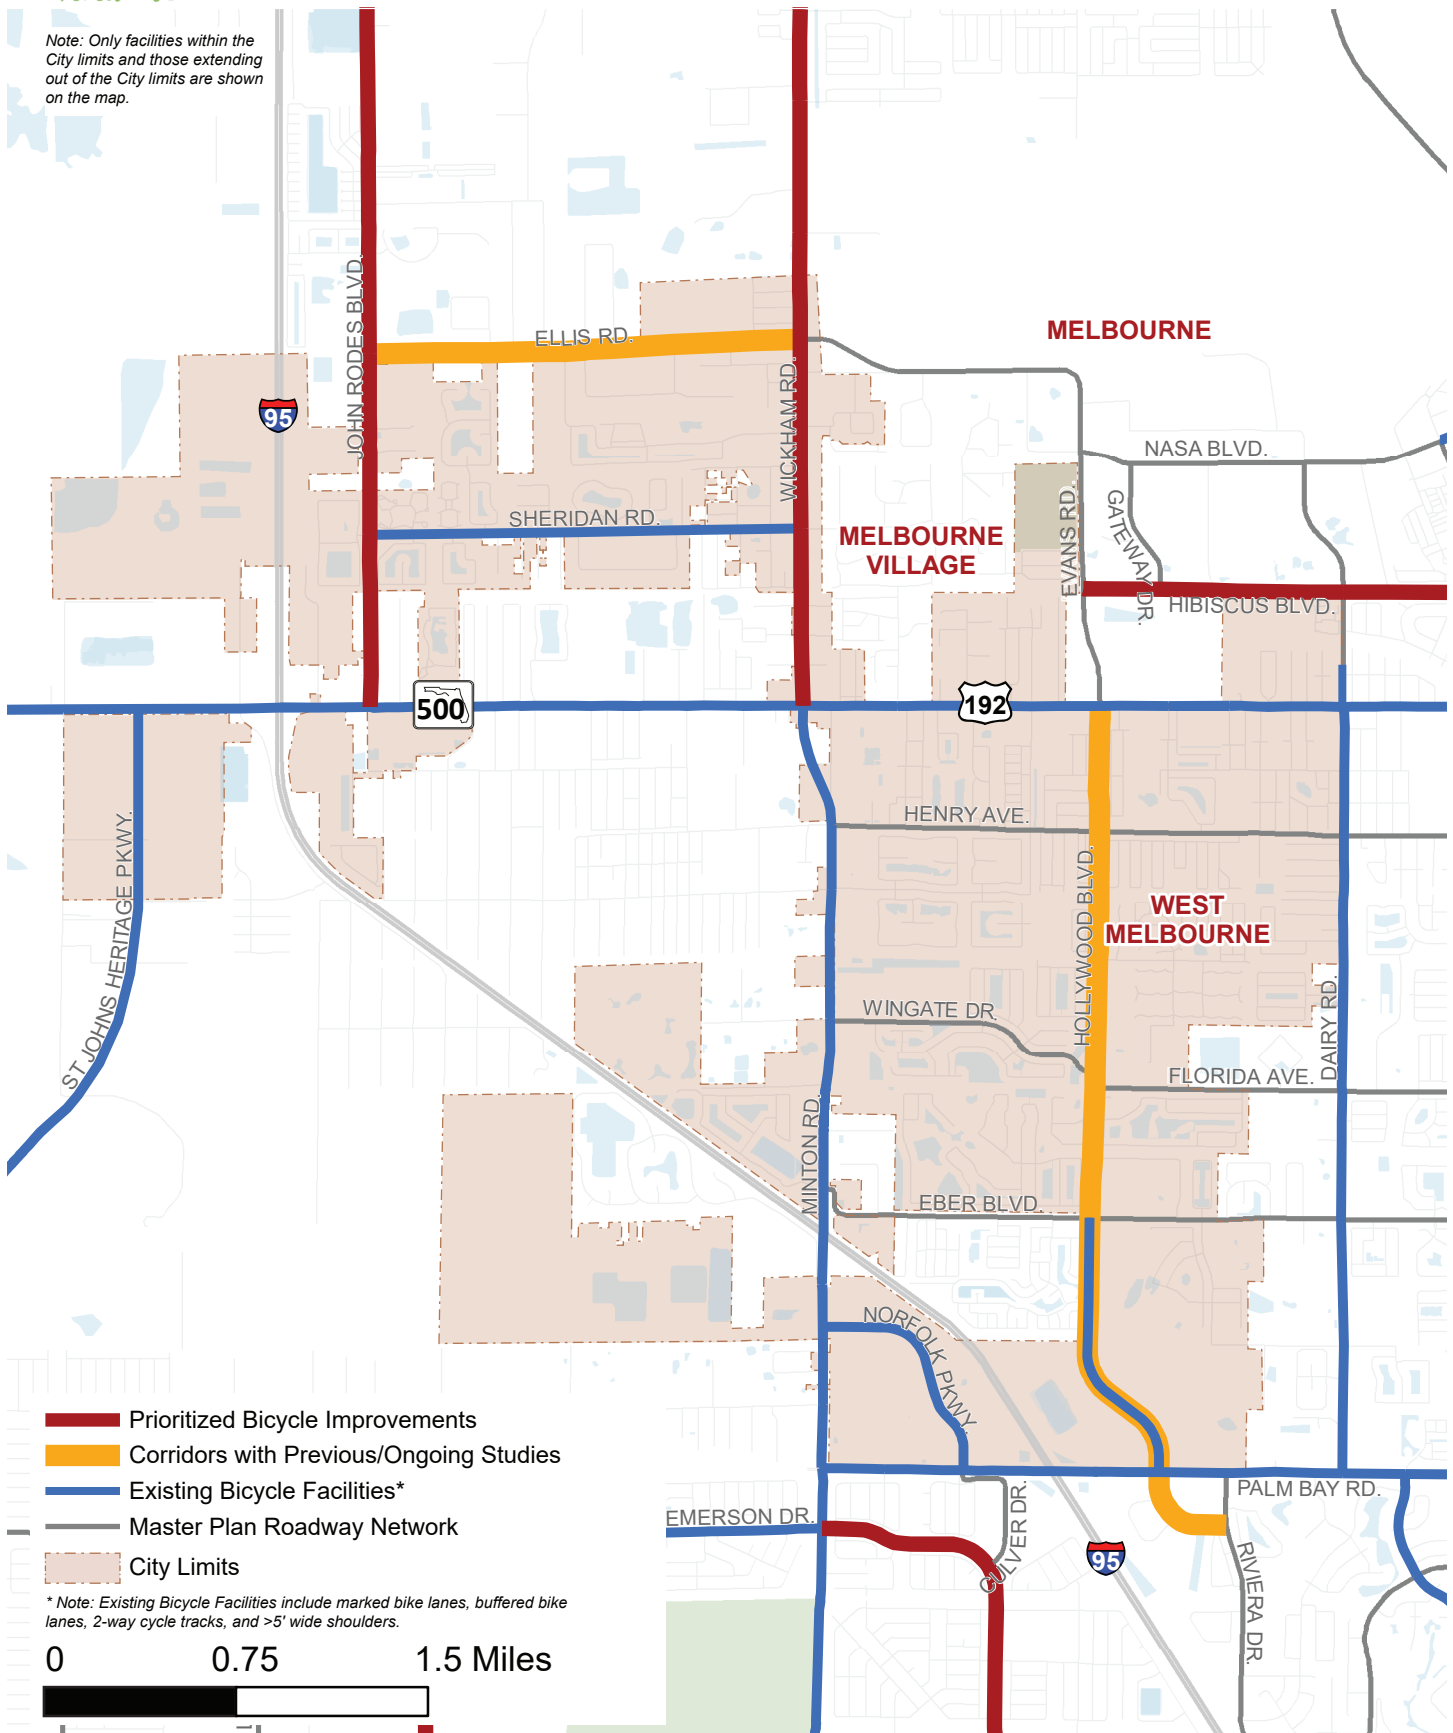

Westbrooke Park
Erna Nixon Park
Tallwood Park

7

Bus Stops without Sidewalk Connection

Major Employers

- Harris Corporation
- Publix Super Market
- Harris Sanitation

Major Destinations

- Hammock Landing
- Field of Dreams
- Bryant Adams Park

West Melbourne Prioritized Pedestrian Improvements

Note: Only facilities within the City limits and those extending out of the City limits are shown on the map.

West Melbourne Prioritized Bicycle Improvements

Note: Only facilities within the City limits and those extending out of the City limits are shown on the map.

- Prioritized Bicycle Improvements
- Corridors with Previous/Ongoing Studies
- Existing Bicycle Facilities*
- Master Plan Roadway Network
- City Limits

Road Name	Start Point of Pedestrian Improvement	End Point of Pedestrian Improvement	Previous Study
Hollywood Boulevard	Imagine Way Henry Avenue	Eber Boulevard US 192 (New Haven Avenue)	N/A

Top Ranked Prioritized Pedestrian Improvements