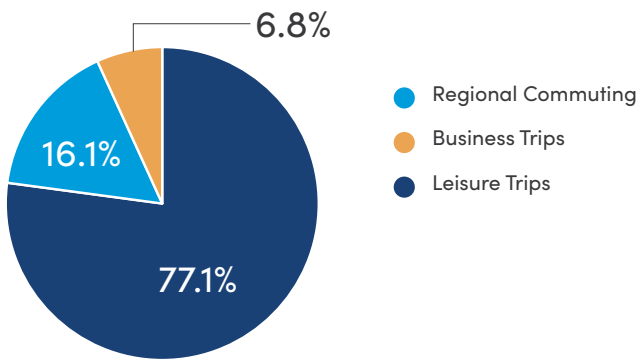

SHAPE YOUR STATION SURVEY RESULTS

The Space Coast Transportation Planning Organization (SCTPO) ran the Shape Your Station Survey from June 10 - 30, 2024. Citizens were encouraged to take the survey to help the SCTPO and our partner agencies shape the future of the Cocoa Intermodal Station. 2,750 responses were received. Below is a recap of the results:

What type of travel would you primarily use the station for?