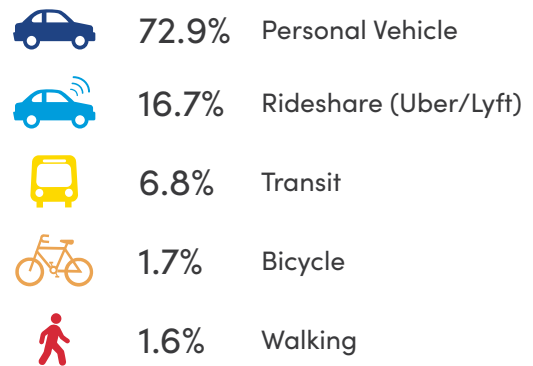

SHAPE YOUR STATION SURVEY RESULTS

The Space Coast Transportation Planning Organization (SCTPO) ran the Shape Your Station Survey from June 10 - 30, 2024. Citizens were encouraged to take the survey to help the SCTPO and our partner agencies shape the future of the Cocoa Intermodal Station. 2,750 responses were received. Below is a recap of the results:

What type of travel would you primarily use the station for?

What would be your preferred mode of transportation to and from the station?

What are the most important features you would like to see in a passenger rail station? (select all that apply)