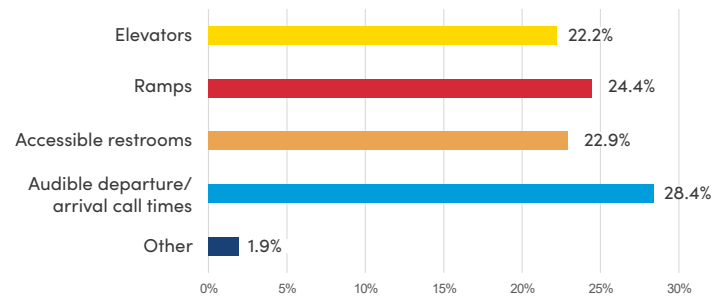

What type of specific accessibility features should the station design consider? (select all that apply)