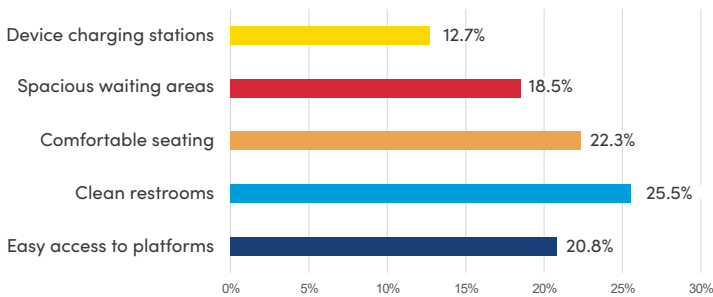

SHAPE YOUR STATION SURVEY RESULTS

The Space Coast Transportation Planning Organization (SCTPO) ran the Shape Your Station Survey from June 10 - 30, 2024. Citizens were encouraged to take the survey to help the SCTPO and our partner agencies shape the future of the Cocoa Intermodal Station. 2,750 responses were received. Below is a recap of the results:

What type of travel would you primarily use the station for?

What would be your preferred mode of transportation to and from the station?

What are the most important features you would like to see in a passenger rail station? (select all that apply)