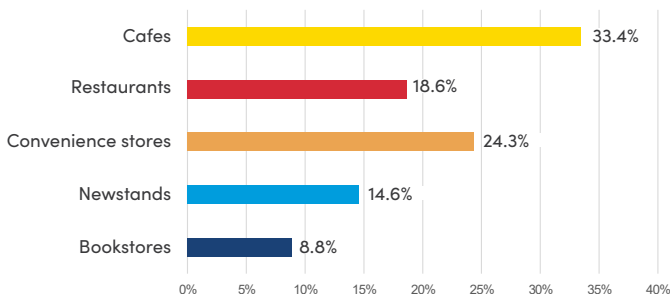

What kind of shops and services would you appreciate having at the station? (select all that apply)