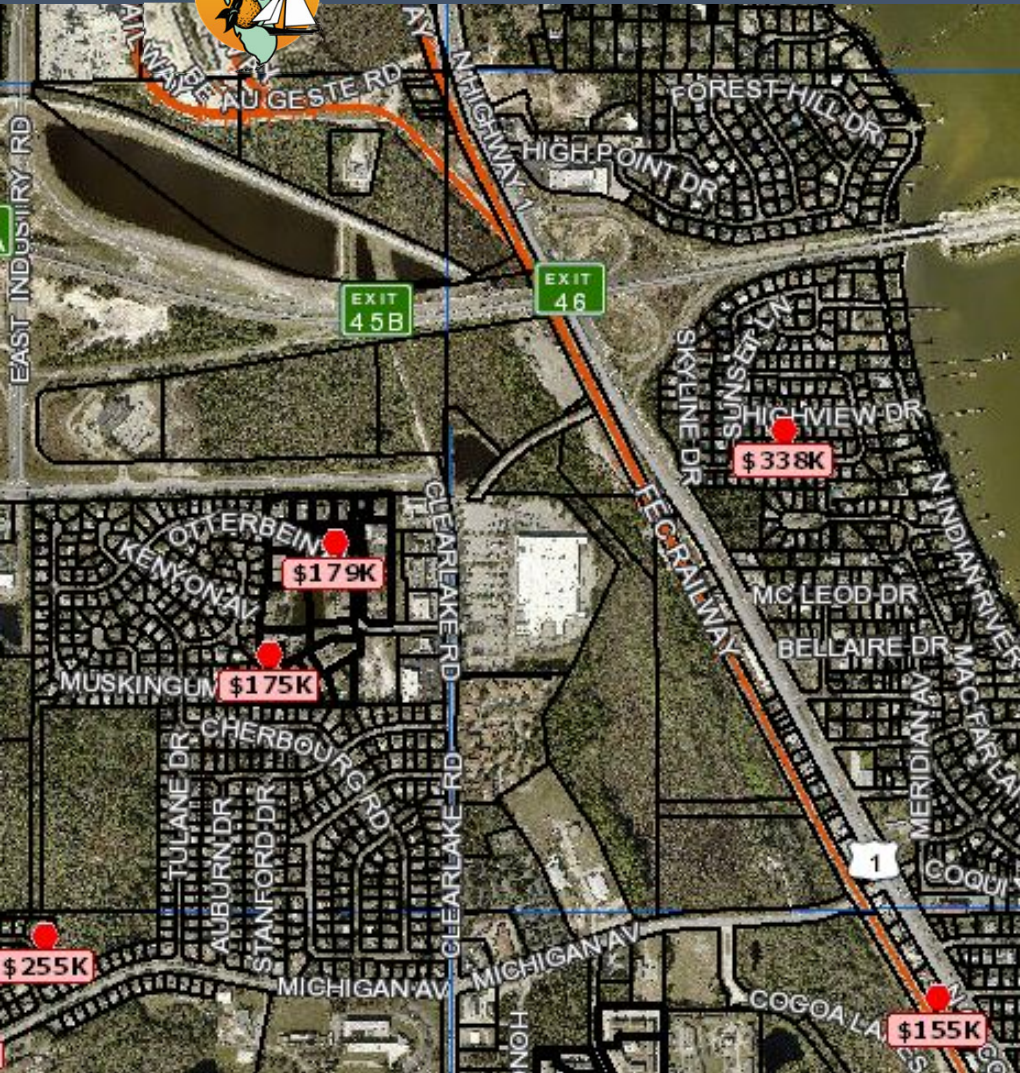

# STATION SITE VISITS

# GROWTH ALONG SR 524

---

- The City of Cocoa has seen tremendous growth and development along the SR524 corridor from I-95 to Clearlake Rd. This major corridor not only serves as an evacuation route for many in the area, it is also a major corridor leading to many area attractions such as the Port and Kennedy Space Center.
- Expansion of this roadway to 4 lanes with the improvement of stormwater, sidewalks and landscaping would facilitate continued expansion of industry and housing as well as facilitate a future Brightline Station.

# Central Location. Endless Opportunity.