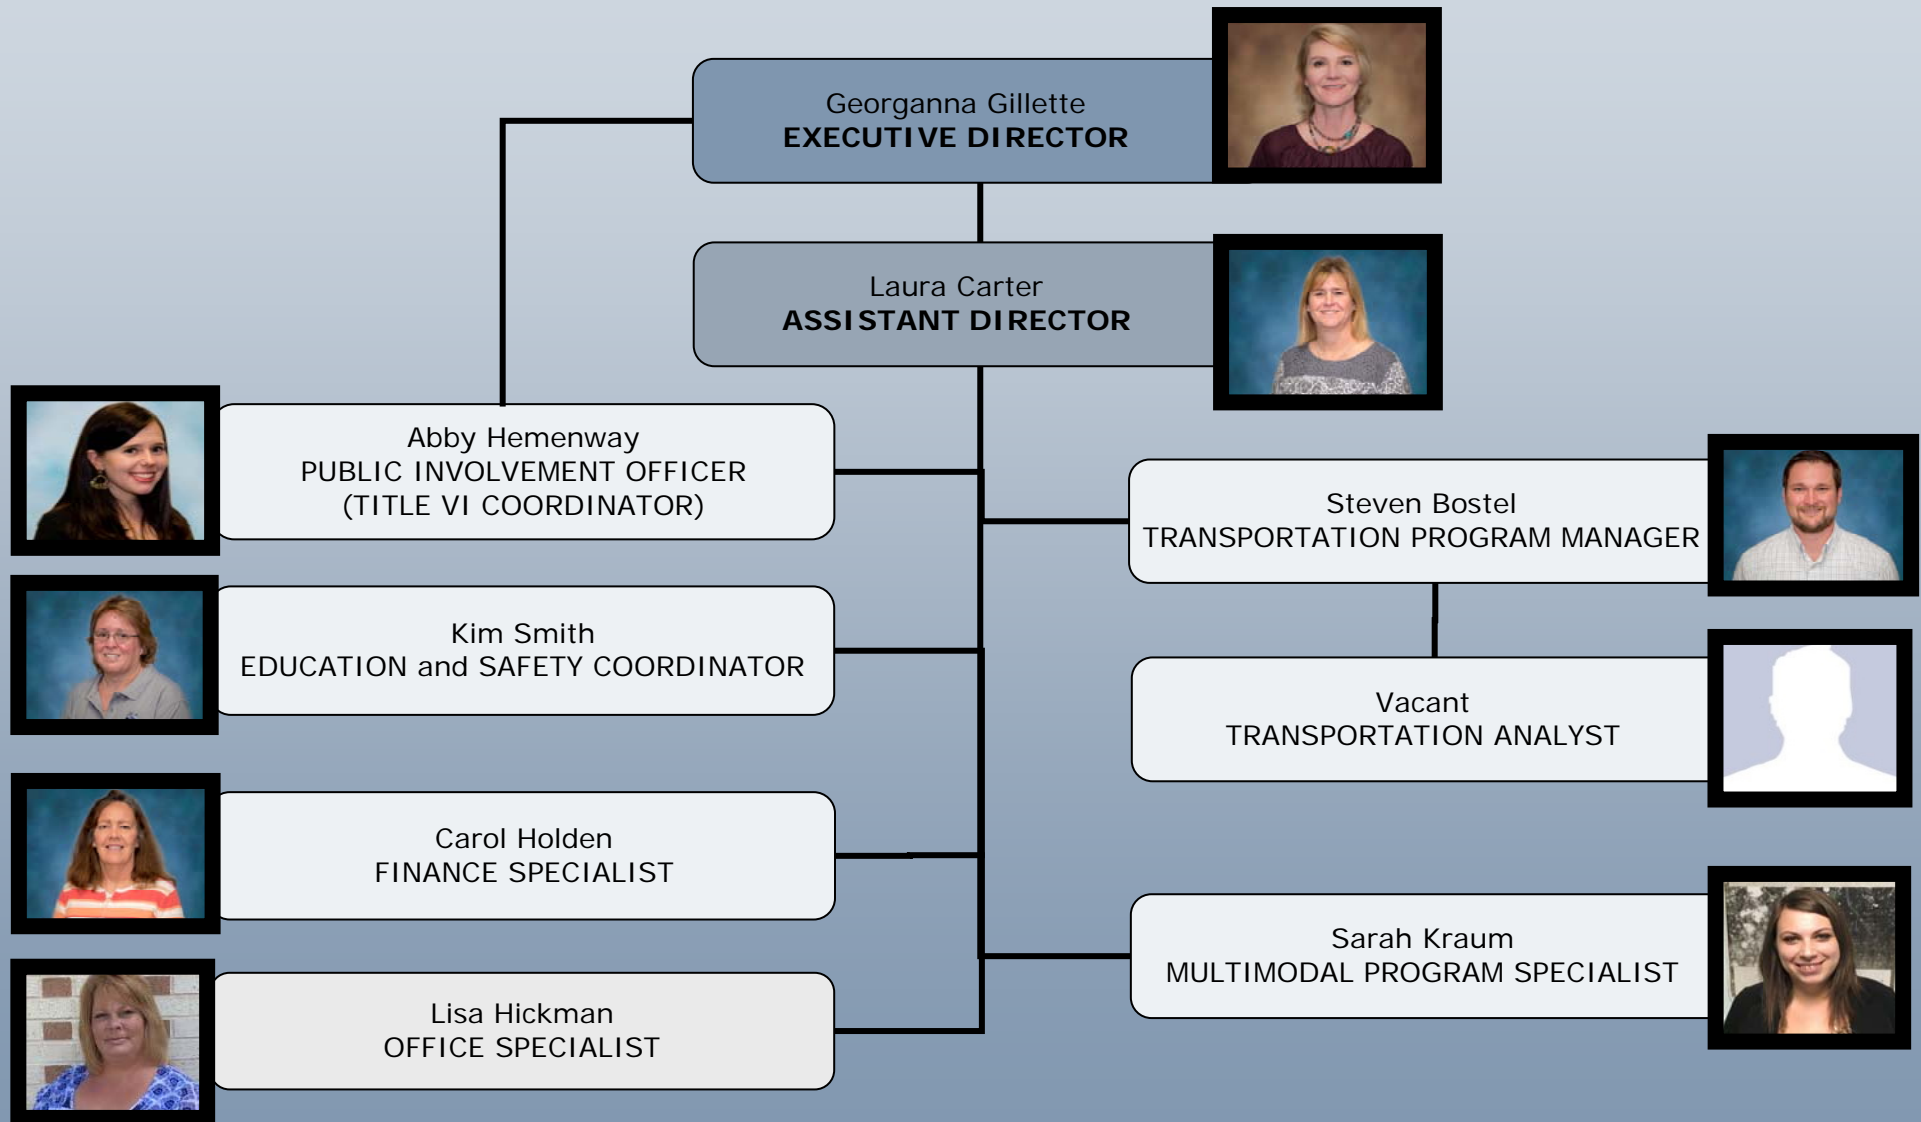

Space Coast Transportation Planning Organization Staff Organizational Chart

Revised June 4, 2018